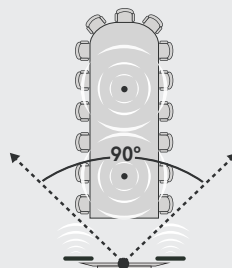

Rally Plus

UP TO 16 SEATS