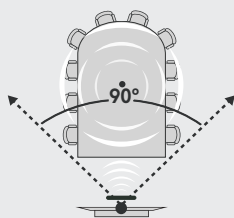

RIGHTSENSE TECHNOLOGIES AND DESIGN INNOVATIONS

Integrated Logitech RightSense technologies, built into Rally, automate a better user experience. RightSight perfectly auto-frames participants no matter their distance from the lens. RightLight prioritizes faces over environment to render natural-looking skin tones while RightSound enhances vocal clarity by suppressing background noise, auto-leveling voices, and focusing on active speakers to support better meetings.

RightSight

Logitech RightSight camera control technology automatically moves the lens and adjusts the zoom so no one gets left out of the picture. RightSight detects human figures, not just faces, to ensure that meeting participants remain in view and optimally framed on-screen.

RightLight

Logitech RightLight with Wide Dynamic Range (WDR) helps everyone look their best on camera, regardless of lighting conditions. RightLight reduces video noise, optimizes light balance, and fine-tunes color and saturation for natural results across all skin tones.

RightSound

Logitech RightSound is a suite of audio processing technologies and design innovations that deliver enterprise-class sound to video conferences. Optimized for the human voice, RightSound reduces unwanted vibrations and noise, and zeroes in on the active speaker to convey their every word with remarkable clarity.

ROOM SETUP DIAGRAMS

Rally

UP TO 10 SEATS