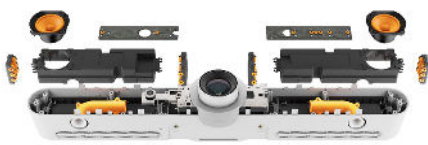

AUDIO	VIDEO	AI VIEWFINDER
Room-filling Sound Large, ultra low distortion speakers with RightSound convey every word with outstanding clarity Adaptive Beamforming Mic Array Beamforming mics pick up voices at every seat and focus on the active talker while suppressing ambient noise Expansion Ready Add up to three Rally mic pods for even greater coverage in larger settings	Ultra-HD Video Brilliantly sharp video, outstanding color, and exceptional optical accuracy at resolutions up to 4K Expansive Room Coverage Motorized lens covers rooms 130° across by 80° high, with lossless image quality up to 5X optical zoom Cinema Quality Logitech RightLight™ technology captures natural-looking skin tones, even in dim or backlit conditions	Framed to Perfection A second built-in camera lens has the ability to detect meeting participants, amplifying RightSight autoframing See Everyone Clearly All meeting participants, even late arrivals, are automatically seen and included Move About Freely AI Viewfinder uses scene awareness to keep the camera on the action