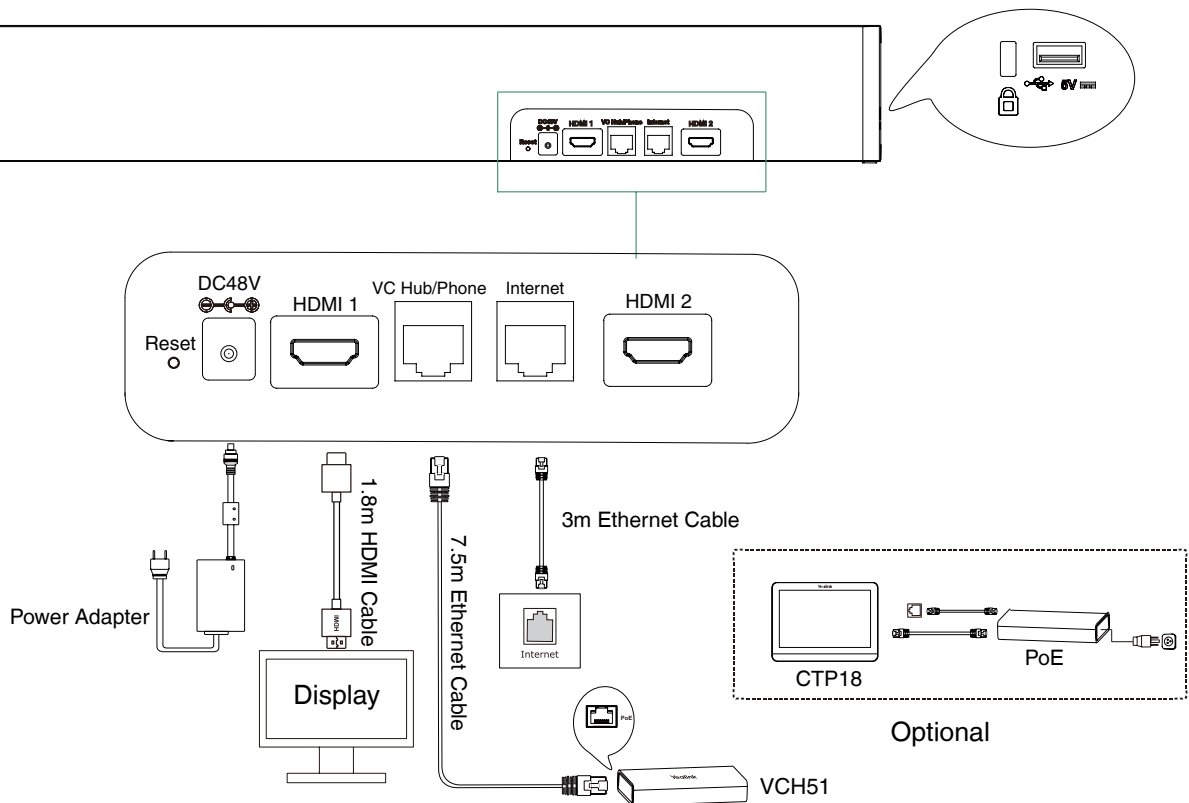

### Precise Sound Localization, Full-Duplex Experience

8 MEMS microphone arrays make A20 have stronger ability of noise proof and dereverberation. The new upgraded beamforming algorithm, together with technology of processing on acoustic echo cancellation and the dereverberation, brings high quality full-duplex call and realizes more precise voice pickup.

### All-in-one Design for Fast Start

Integrating computing unit, camera, microphones, speaker, Bluetooth, Wi-Fi and bracket, A20 takes up less space and minimizing cable clutter. For your easy deployment, it is ready for a video conference by simply plugging in the power adapter and HDMI cable. In addition, the Yealink Device Management ensures an easy management to you.

- Qualcomm Snapdragon 845 chipset
- ALL-IN-ONE design
- 20MP camera
- 133° Super filed of view
- Electric Privacy Shutter
- Dual screen
- Auto framing and speaker tracking
- Built-in Bluetooth
- Built-in dual-band Wi-Fi
- Content sharing
- Whiteboard
- Certified by Zoom & Microsoft Teams

## Endpoint Connections