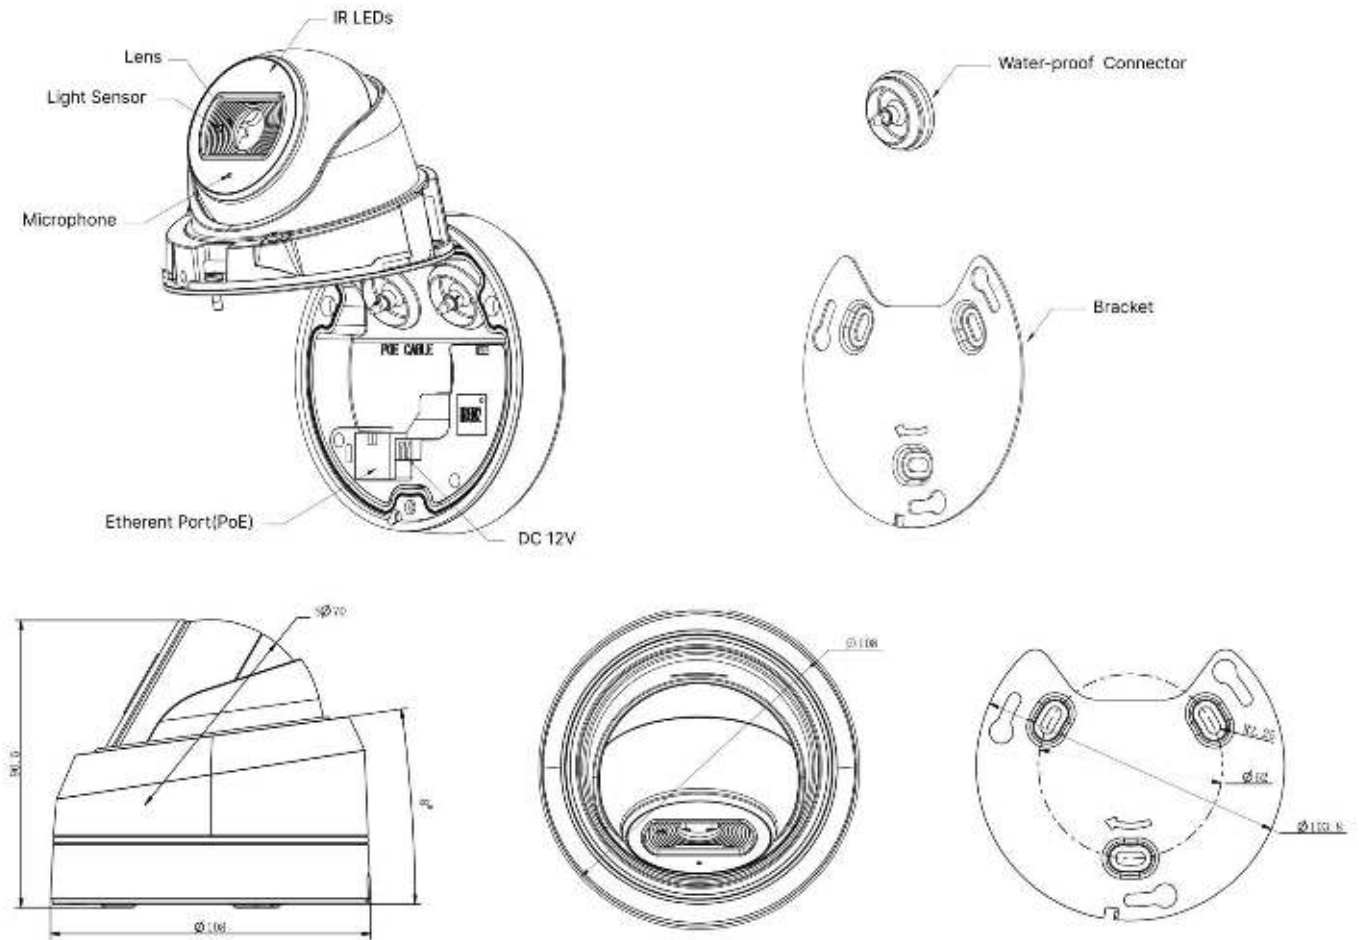

## Structure Diagrams

Units: mm

### A01 Pole Mount

Weight: 720g  
Dimensions: 170\*51.5\*152.6mm