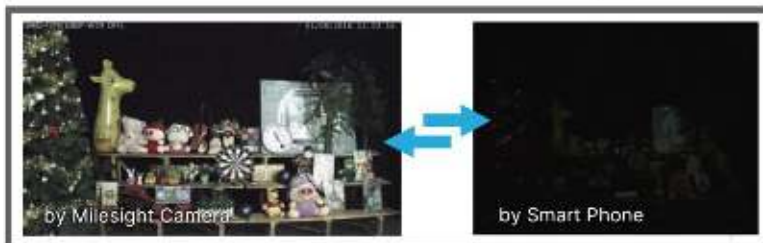

### 140dB Super WDR

Milesight's sensor-based WDR technology allows the camera to record greater scene details with true color reproduction even under the extreme back light and high contrast conditions. The ratio that the brightest light signal values divided by the darkest light signal values is up to 140dB.