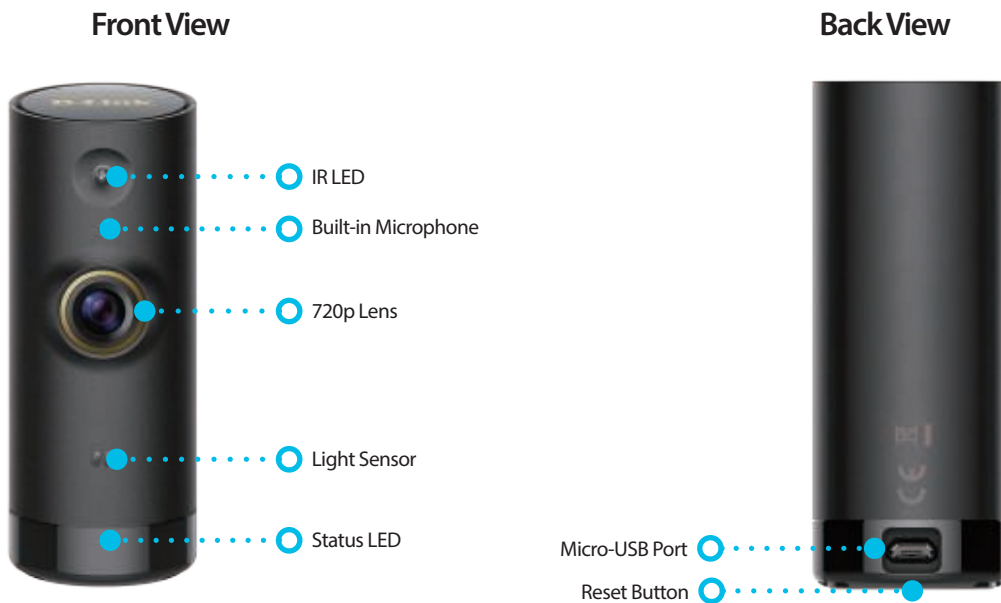

Anytime, Anywhere Access with mydlink™ Cloud Recording

Enhanced with mydlink™ cloud recording support, the DCS-P6000LH makes it easy and convenient for you to look after your family and check up on your home or office. With a mydlink™ cloud recording subscription, you can have peace of mind with your video recordings sent automatically to a cloud server. Play back recordings from the cloud or download video clips to your mobile device from anywhere, anytime through the Internet. Access real-time live views of your cameras using the mydlink™ mobile app and set automated schedules via your mobile device, no matter where you are.

Product Images

Technical Specifications

Camera		
Hardware Profile	• 1/4" progressive CMOS sensor • Minimum illumination: • B/W (Night Mode), IR LEDs on: 0 lux • Minimum object distance: 50 cm • Lens focal length: 2.39 mm • Aperture: F2.4 • 5 m (16 ft) IR illumination distance	• Angle of view (16:9): • Horizontal: 112° • Vertical: 54° • Diagonal: 120° • Built-in Infrared-Cut Removable (ICR) Filter • Built-in microphone
Image Features	• Time stamp and text overlays • Configurable sound detection level	• Configurable motion detection windows
Video Compression	• H.264 format compression	• JPEG for still images
Video Resolution	• 720p (1280 x 720) at up to 30 fps	
Audio Support	• MPEG-2 AAC LC	
Network		
Connectivity	• 802.11n/g/b wireless with WPA/WPA2 encryption • Operates on 2.4 GHz band • Bluetooth 4.0	• Single-band 1T1R mode supports a maximum data rate of 72.2 Mbps (PHY rate) using 20 MHz bandwidth³