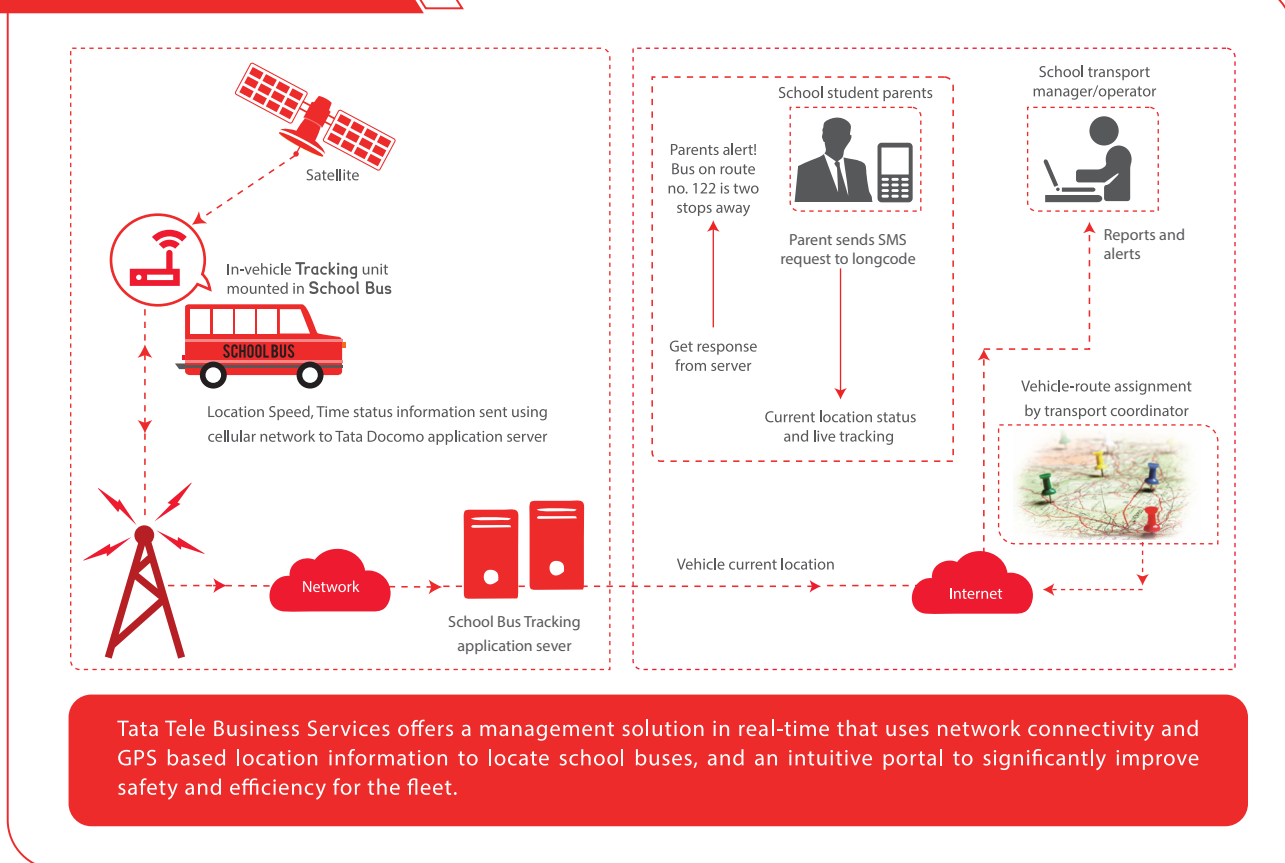

TRACK YOUR FLEET OF
SCHOOL BUSES.
ANYTIME, ANYWHERE.

SCHOOL BUS TRACKING

School Bus Tracking is a location based service that helps you track the safety and location of school children while in transit. Educational institutes across the country are steadily adopting this service for the safety and security of children.

A SMART SAFETY SOLUTION

Our School Bus Tracking is specially designed for you to manage your fleet of buses effortlessly by transforming them into Smart Buses. This service provides real-time information on the whereabouts of your buses. Security features like access card, live image capture can also be integrated to ensure added safety of school children.

Typical Architecture

BUSINESS ADVANTAGES

- End-to-end service including device, application and connectivity, means greater accountability and lower cost of ownership
 - Access to scalable and future-proof services means you need not invest up front
 - Quick and seamless deployment helps you get started at the earliest
 - Real-time tracking and alerts help you monitor safety during transit
-

- Real-time tracking: Track your bus real-time on web
 - Route replay: Replay the route that a bus has taken
 - Geo-fencing: Get an alert as soon as the bus deviates from defined location
 - Geo-tagging: Each bus-stop is marked on map to know bus position relative to school stops
 - Parent alerts: Parents of the wards get alerts for pick-up and drop when school bus is reaching their respective stop
 - Speed estimates: Get average and real time speed
 - Over speeding alerts: Set a target speed and get SMS alert on over speed. Also, get a history of all such alerts
-